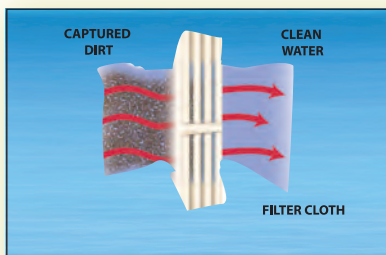

INDUSTRY PROVEN CARTRIDGES

Designed for long-lasting reliability and high performance.

CL Series Filter At Work