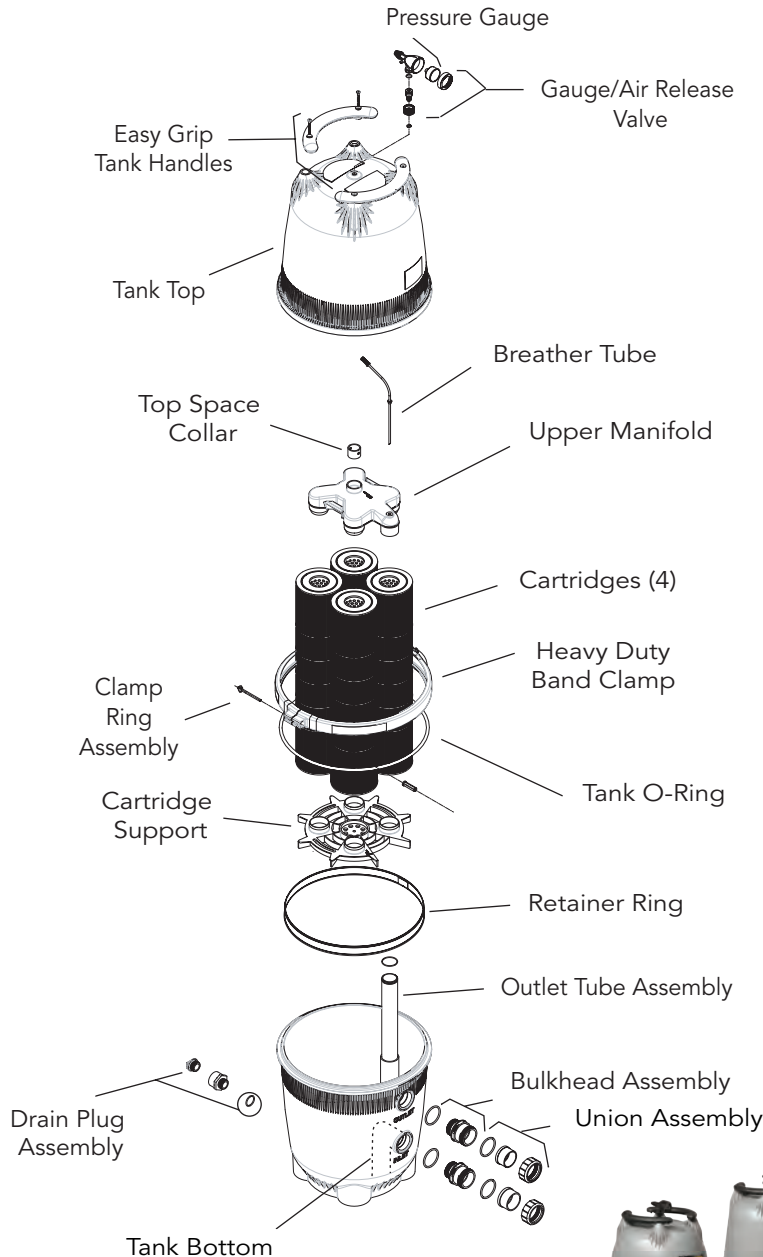

Designed for long-lasting reliability and high performance.

CL Series Filter At Work

Jandy CL Filters - *Ultra* Filtration

The combination Pressure Gauge/Air Release Valve can be positioned 360° for easy viewing and the Clean/Dirty indicator can be customized for each pool to make it easy to assess filter condition.

Filter Dimensions

CL Filter

CL Series Specifications

Model Number	CL340	CL460	CL580
Filter Area	340 sq. ft.	460 sq. ft.	580 sq. ft.
Design Flow Rate	1 gpm/ft. ²	1 gpm/ft. ²	1 gpm/ft. ²
Maximum Flow	135 gpm	180 gpm	225 gpm
Six Hour Capacity	48,600 gals.	64,800 gals.	81,000 gals.
Maximum Working Pressure	50 psi	50 psi	50 psi
Cartridges Required	4 (85 ft. ² each)	4 (115 ft. ² each)	4 (145 ft. ² each)
Shipping Weight	93 lbs.	95 lbs.	101 lbs.
Height (A Dim)	41 inches	41 inches	47 inches
Footprint	25 inch circle	25 inch circle	25 inch circle
Distance Between Inlet and Outlet	8 inches	8 inches	8 inches